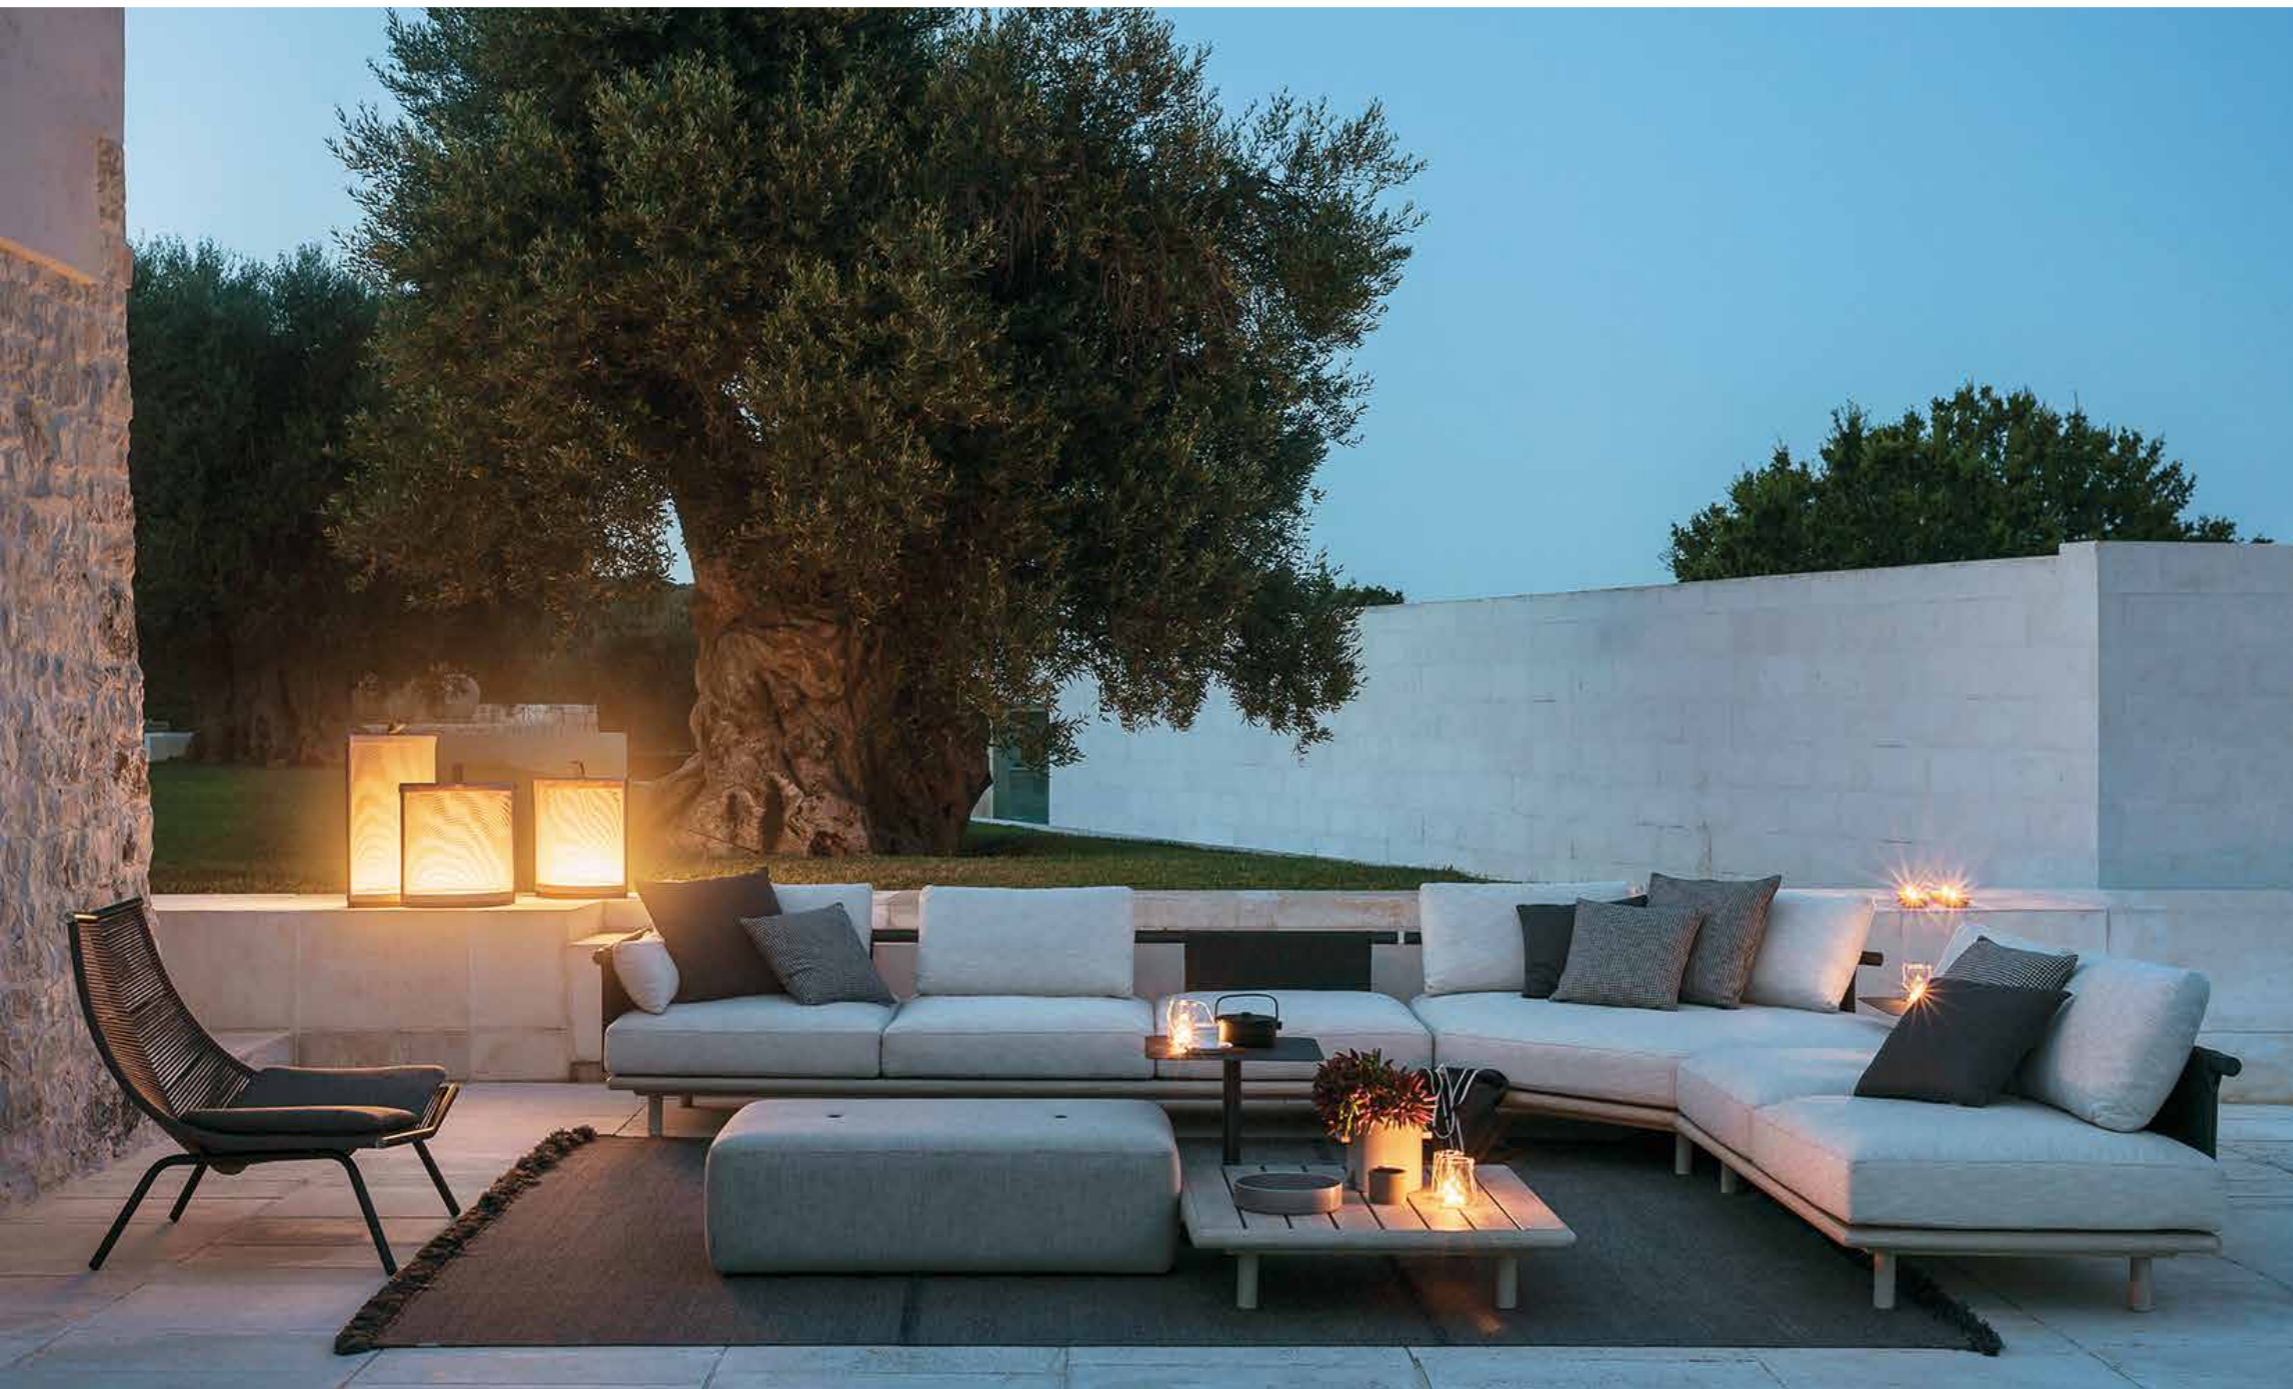

R | O | D | A

EDEN Sofa composition

design RODOLFO DORDONI

DESCRIPTION

Sofa composition for outdoor use.

STRUCTURE

AISI 304 stainless steel frame treated with electrostatic powder painting with polyester base that gives more protection from scratches and also the final coloring to the product.