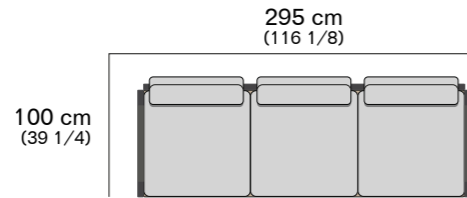

EDEN Sofa composition

EDEN Composition example

n.01 / EDEN SOFA COMPOSITION

- 1 x EDEN 003 module (285x95 cm)
- 3 x cushion EDEN seat
- 1 x EDEN 013 backrest (273x5 cm)
- 2 x EDEN 011 backrest (91x5 cm)
- 3 x cushion EDEN back