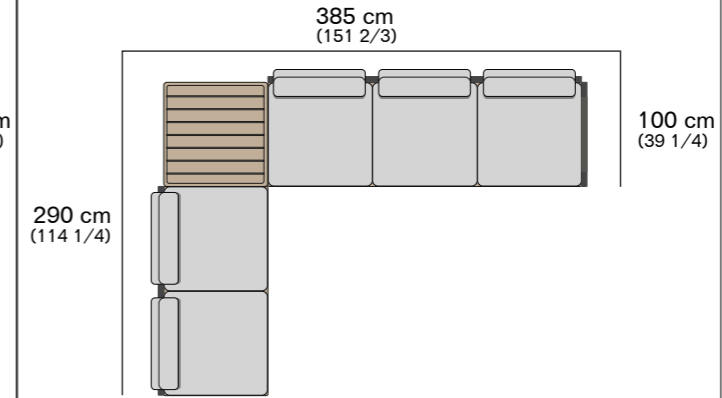

n.05 / EDEN SOFA COMPOSITION

- 1 x EDEN 003 module (285x95 cm)
- 1 x EDEN 002 module (190x95 cm)
- 5 x cushion EDEN seat
- 1 x EDEN 020 coffee table (95x95 cm)
- 1 x EDEN 013 backrest (273x5 cm)
- 1 x EDEN 012 backrest (182x5 cm)
- 1 x EDEN 011 backrest (91x5 cm)
- 5 x cushion EDEN back