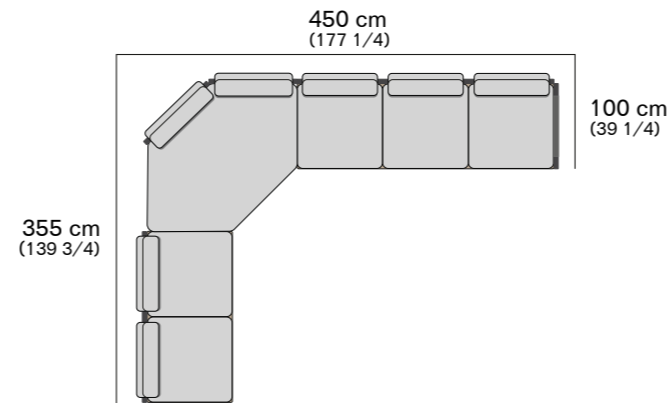

n.04 / EDEN SOFA COMPOSITION

- 1 x EDEN 003 module (285x95 cm)
- 1 x EDEN 004 module (228x135 cm)
- 1 x EDEN 002 module (190x95 cm)
- 5 x cushion EDEN seat
- 1 x cushion EDEN 004 seat
- 1 x EDEN 013 backrest (273x5 cm)
- 3 x EDEN 011 backrest (91x5 cm)
- 1 x EDEN 012 backrest (182x5 cm)
- 7 x cushion EDEN back