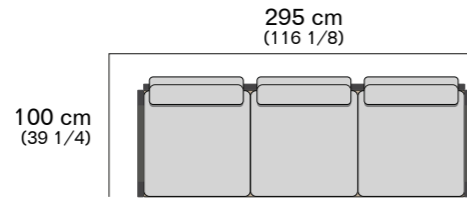

RODA

EDEN Sofa composition

EDEN Composition example

n.01 / EDEN SOFA COMPOSITION

- 1 x EDEN 003 module (285x95 cm)
- 3 x cushion EDEN seat
- 1 x EDEN 013 backrest (273x5 cm)
- 2 x EDEN 011 backrest (91x5 cm)
- 3 x cushion EDEN back