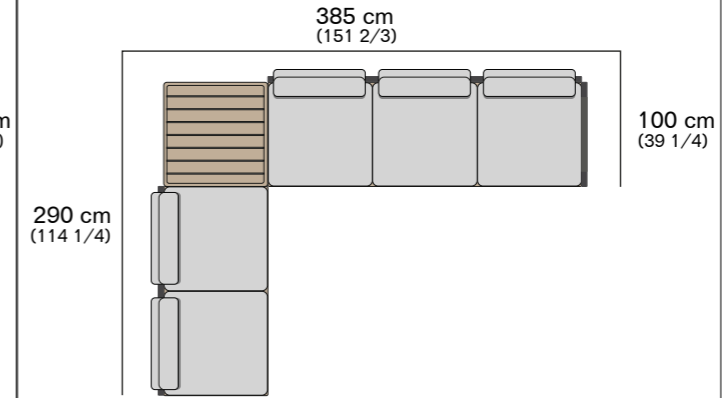

n.05 / EDEN SOFA COMPOSITION

- 1 x EDEN 003 module (285x95 cm)
- 1 x EDEN 002 module (190x95 cm)
- 5 x cushion EDEN seat
- 1 x EDEN 020 coffee table (95x95 cm)
- 1 x EDEN 013 backrest (273x5 cm)
- 1 x EDEN 012 backrest (182x5 cm)
- 1 x EDEN 011 backrest (91x5 cm)
- 5 x cushion EDEN back