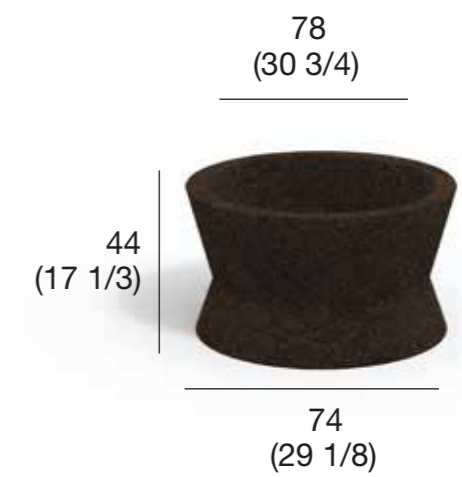

R | O | D | A

BUSH ON 001 Planter

design GORDON GUILLAUMIER

DESCRIPTION Planter for outdoor use.

STRUCTURE Cork.

WEIGHT

12 kg

CORK