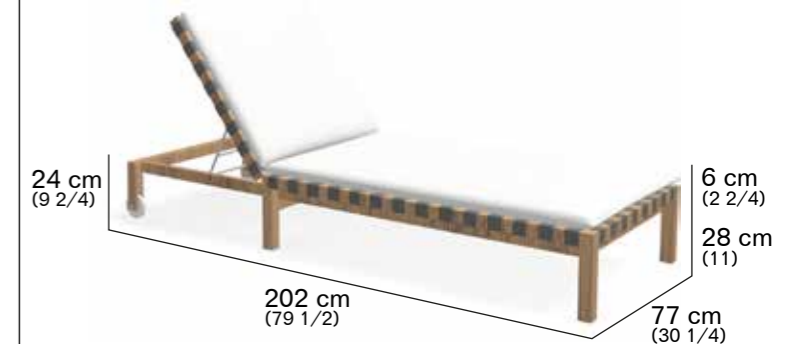

R | O | D | A

MISTRAL 104 Sunlounger

design RODOLFO DORDONI

DESCRIPTION Sunlounger for outdoor use.

STRUCTURE Teak. Reclining back 7 position.

BELTS Polyester or acrylic (belt 45 mm).

CUSHIONS Standard or hydro draining.

WEIGHT

Structure: 21 kg

Cushions: 5 kg

STORAGE COVER Available.

STRUCTURE

TEAK

BELT

GREY