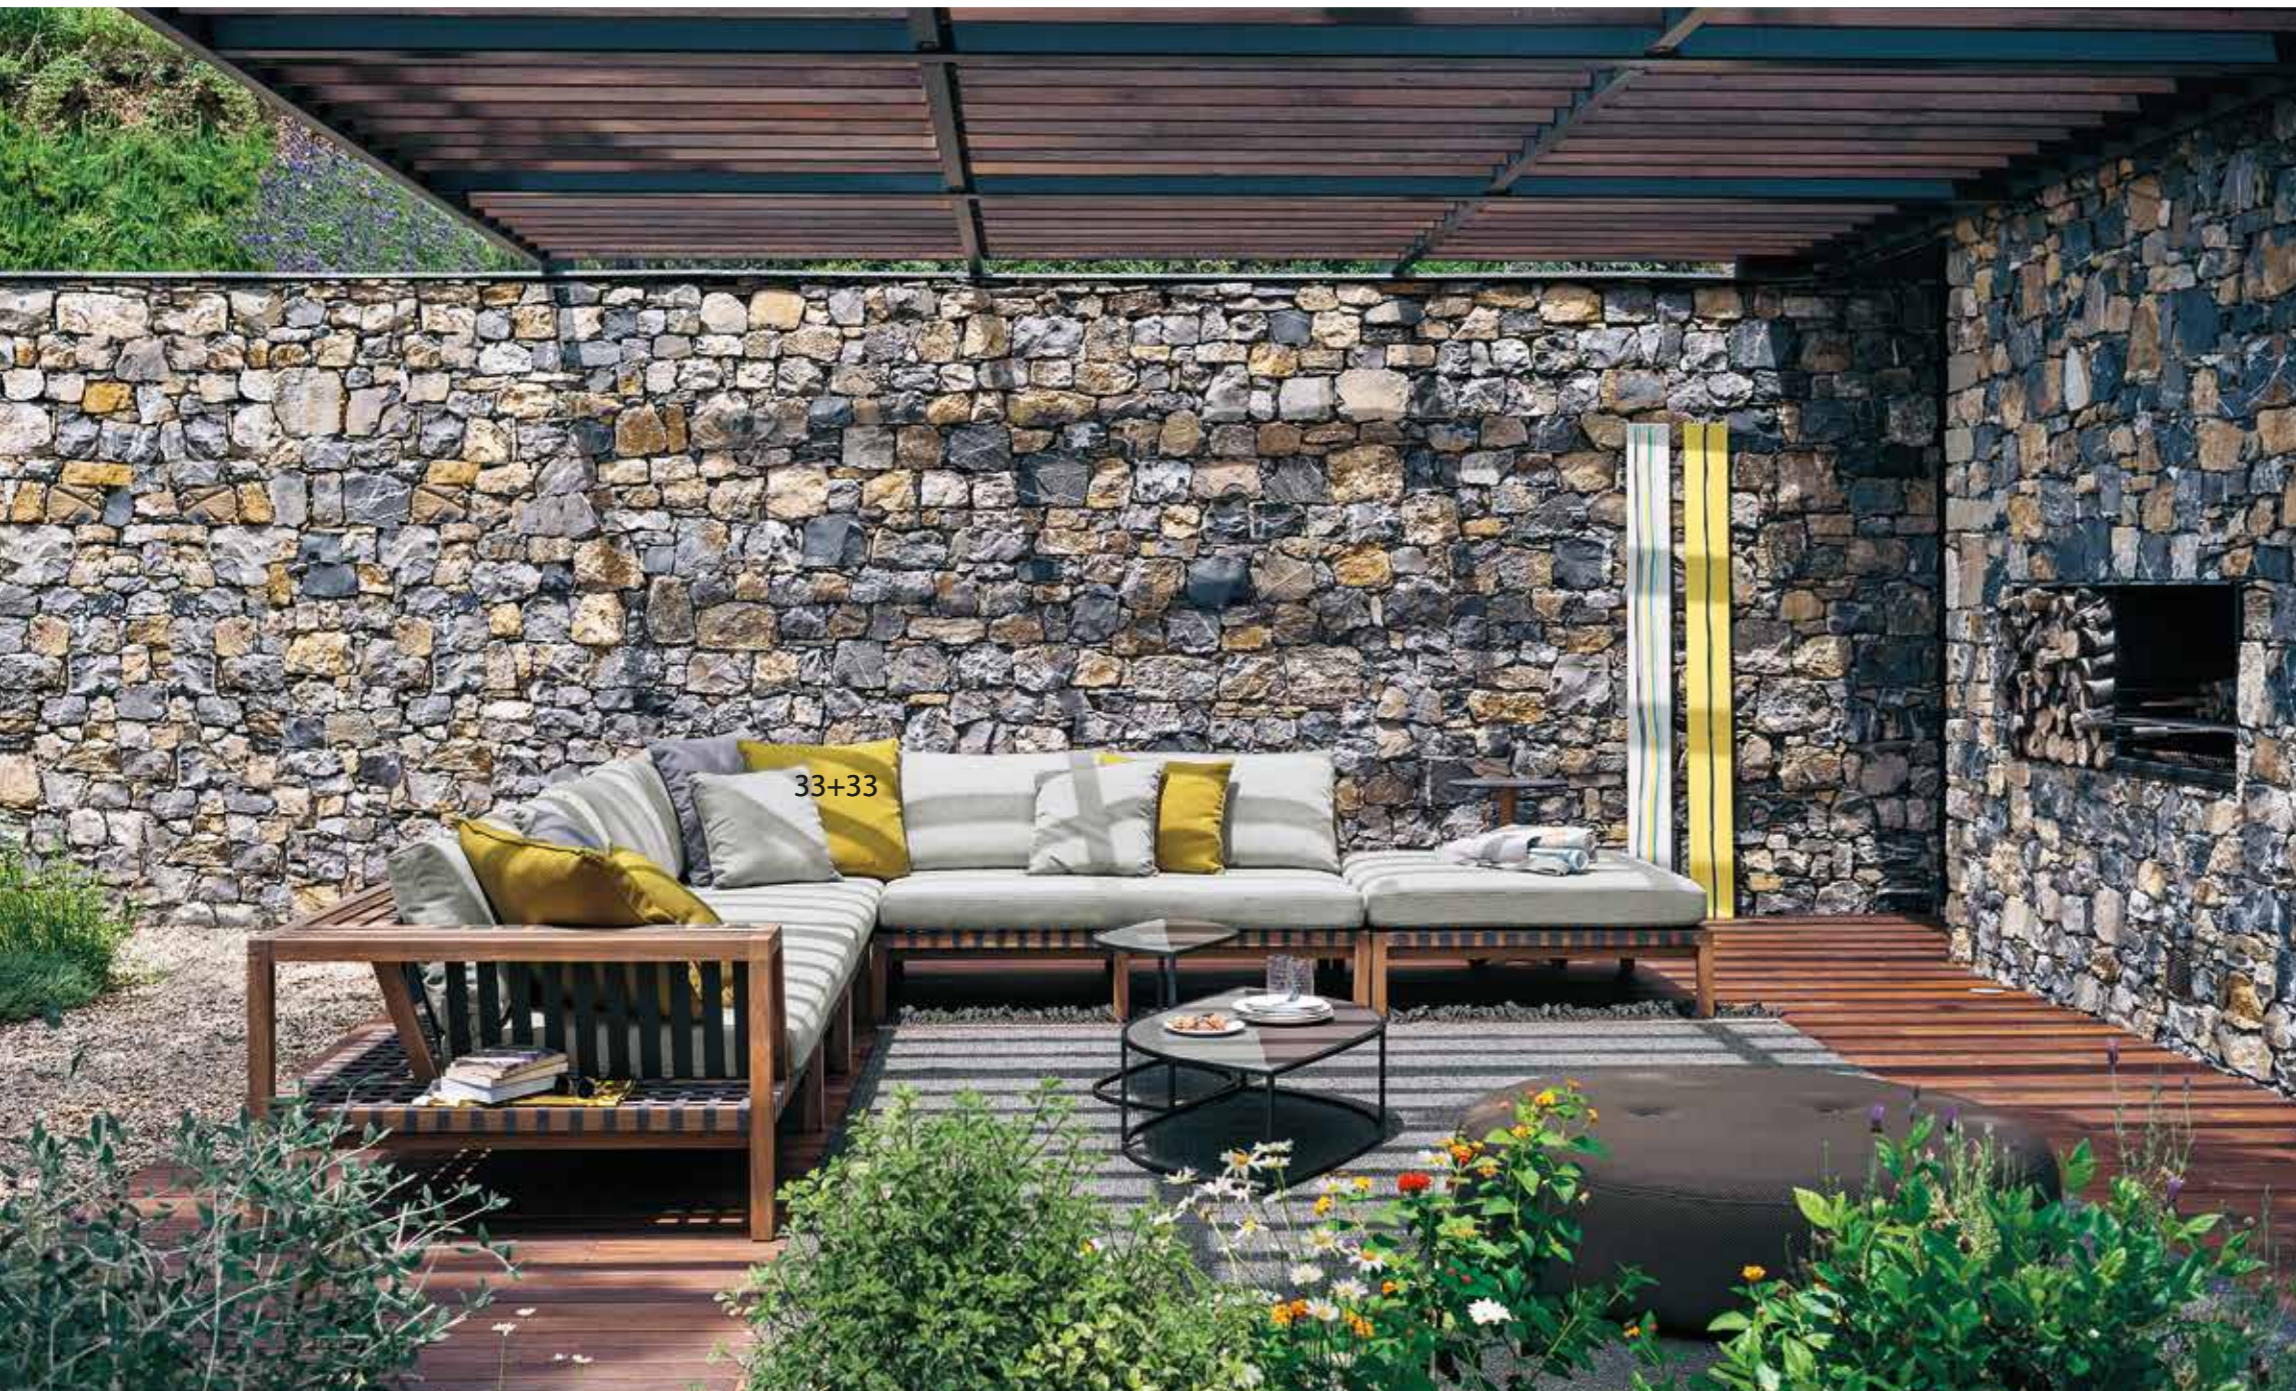

## NETWORK 123 Module central

design RODOLFO DORDONI

**DESCRIPTION** Sofa for outdoor use.

**STRUCTURE** Teak.

**BELTS** Polyester or acrylic (belt 45 mm).

**SUPPORT** Polyester or acrylic belt fixed to the structure.

**CUSHIONS** Standard or hydro draining.

**WEIGHT**

Structure: 30 kg

Cushions: 10 kg

**STORAGE COVER** Available.

**STRUCTURE**

TEAK

**BELT**

GREY

SAND

BROWN

TOBACCO

OLIVE

BLUE

ORANGE

SKY