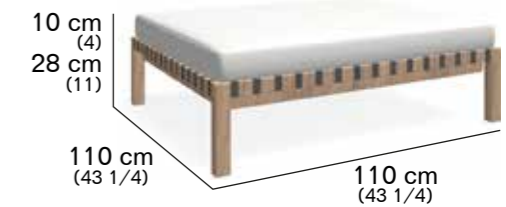

## NETWORK 128 Module central

design RODOLFO DORDONI

**DESCRIPTION** Sofa for outdoor use.

**STRUCTURE** Teak.

**BELTS** Polyester or acrylic (belt 45 mm).

**SUPPORT** Polyester or acrylic belt fixed to the structure.

**CUSHIONS** Standard or hydro draining.

**WEIGHT**

Structure: 24 kg

Cushions: 6 kg

**STORAGE COVER** Available.

**STRUCTURE**

TEAK

**BELT**