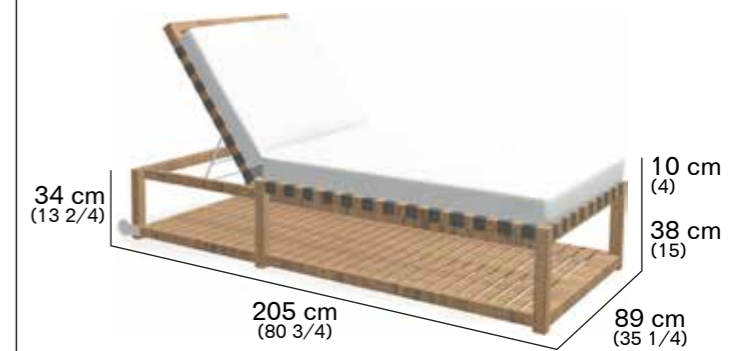

## NETWORK 142 Sunlounger

design RODOLFO DORDONI

**DESCRIPTION** Sunlounger for outdoor use.

**STRUCTURE** Teak.

**BELTS** Polyester or acrylic (belt 45 mm).

**CUSHIONS** Standard or hydro draining.

**WEIGHT**

Structure: 38 kg  
Cushion standard: 7 kg  
Cushion thin: 5 kg

**STORAGE COVER** Available.

Cushion standard: 10 cm (4)  
Cushion thin: 6 cm (2 3/4)

**STRUCTURE**

TEAK

**BELT**

GREY

SAND