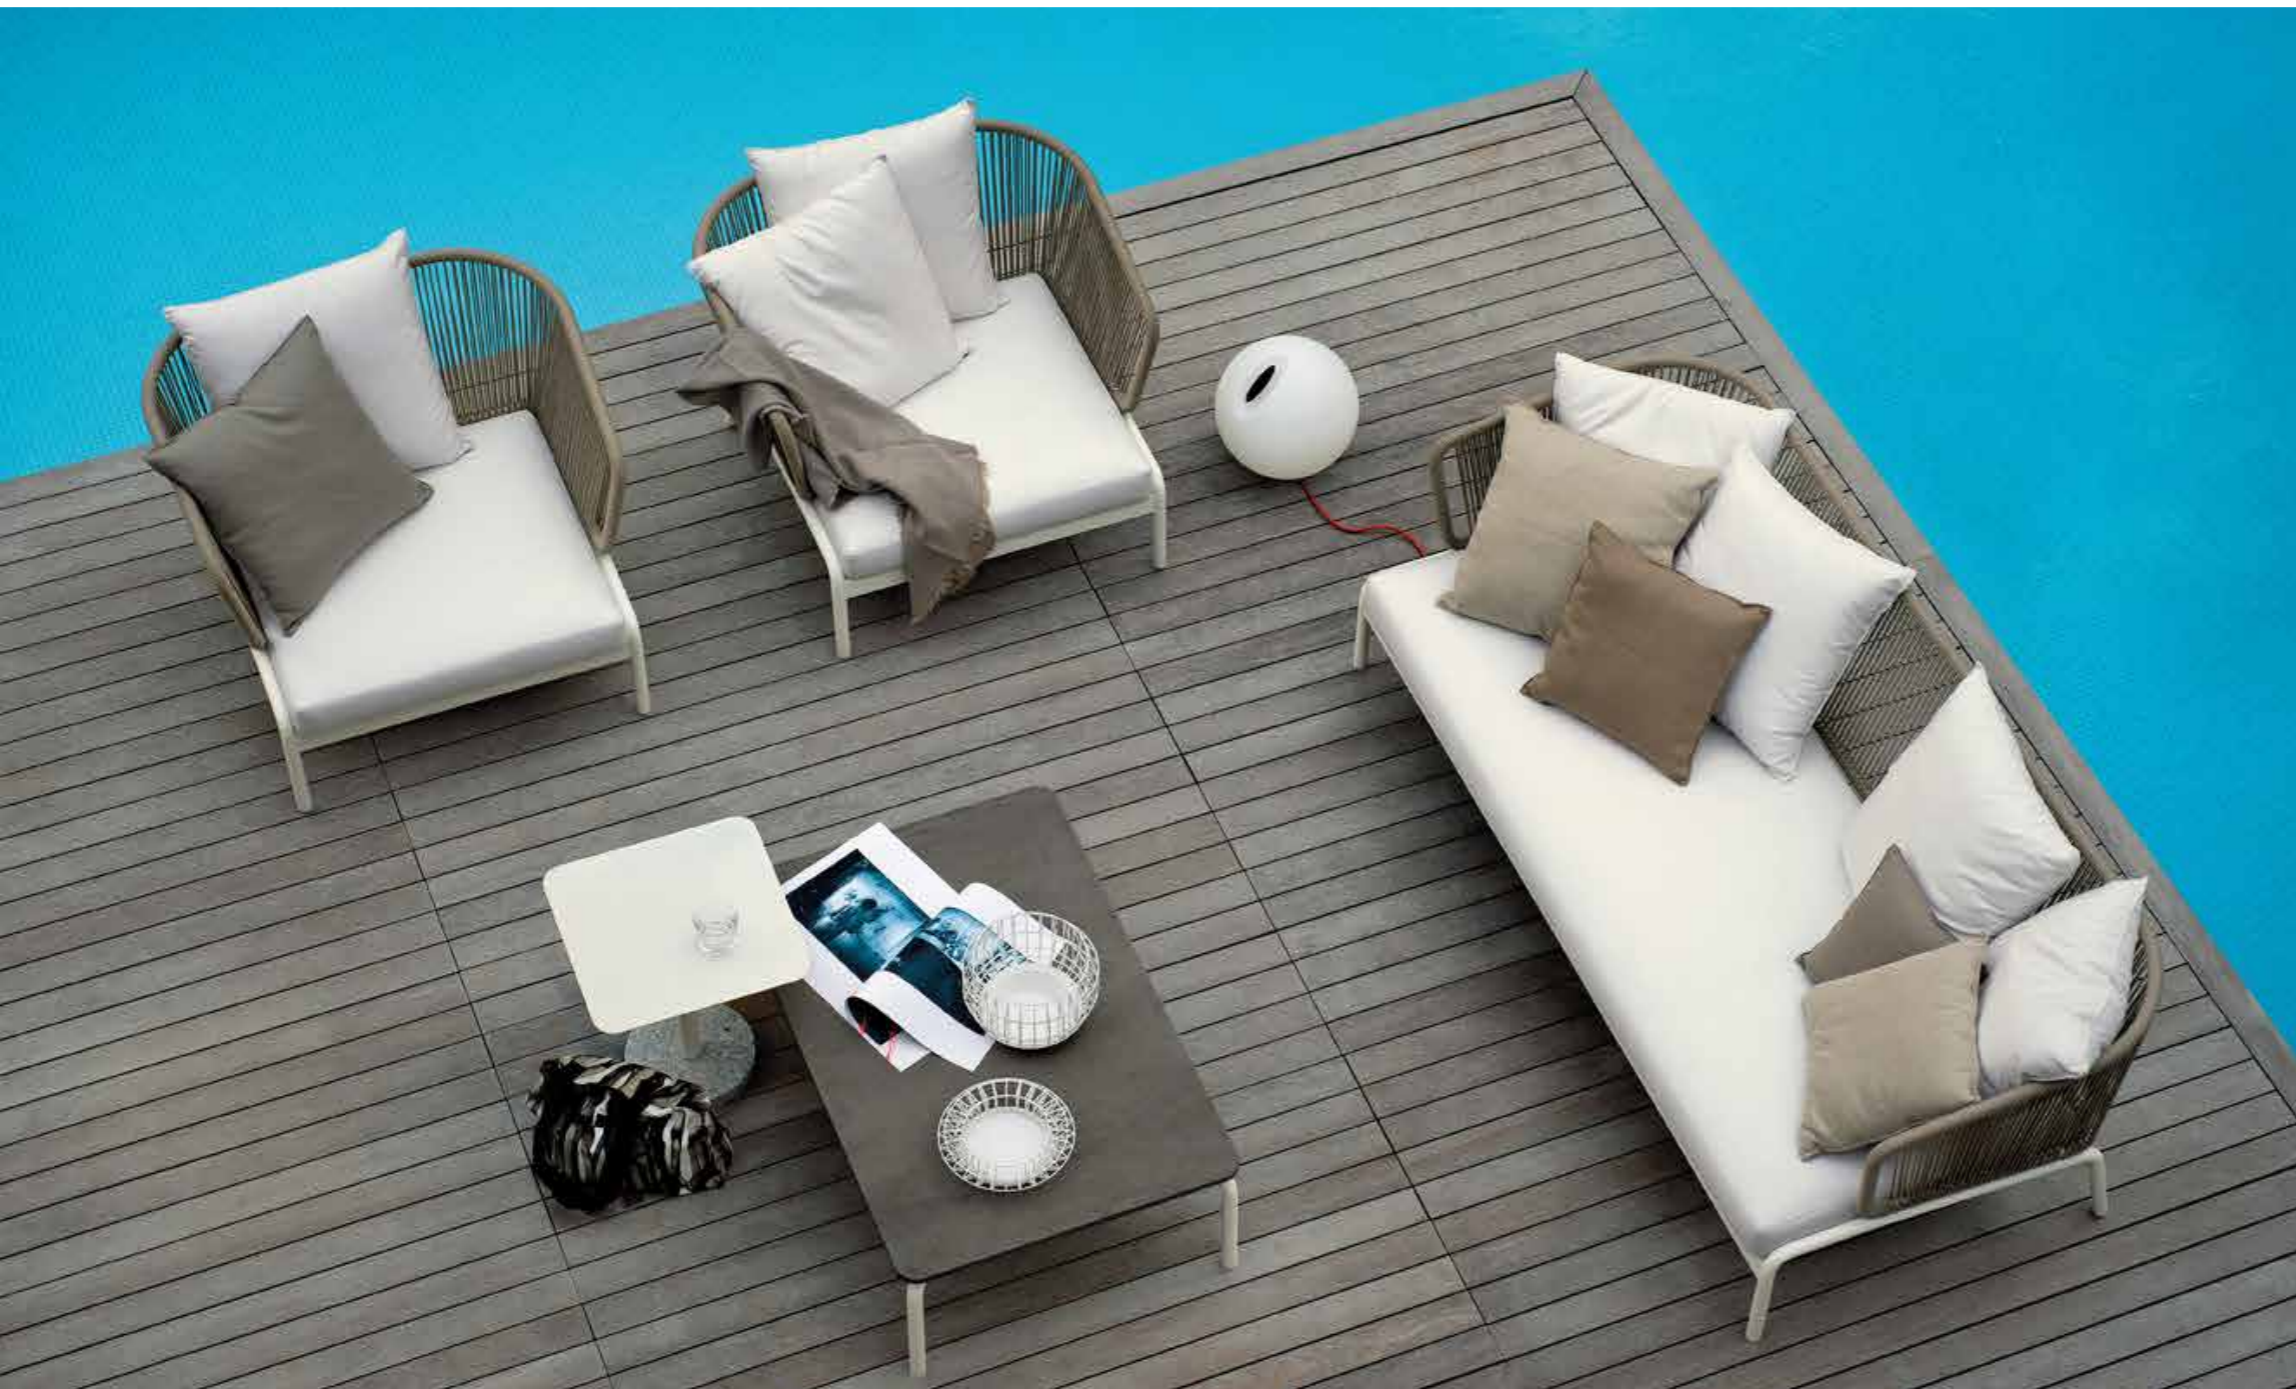

## SPOOL 001 Sofa

design RODOLFO DORDONI

**DESCRIPTION** Sofa for outdoor use.

**STRUCTURE** Powder coated stainless steel.

**CORDS** Polyester or acrylic (cord Ø 7 mm).

**CUSHIONS** Standard or hydro draining.

**CORD**

GREY

SAND

BROWN

TOBACCO

OLIVE

BLUE

ORANGE

SKY

**RECYCLED CORD**

CLAY

MINT

ROSE

STONE

TEAL